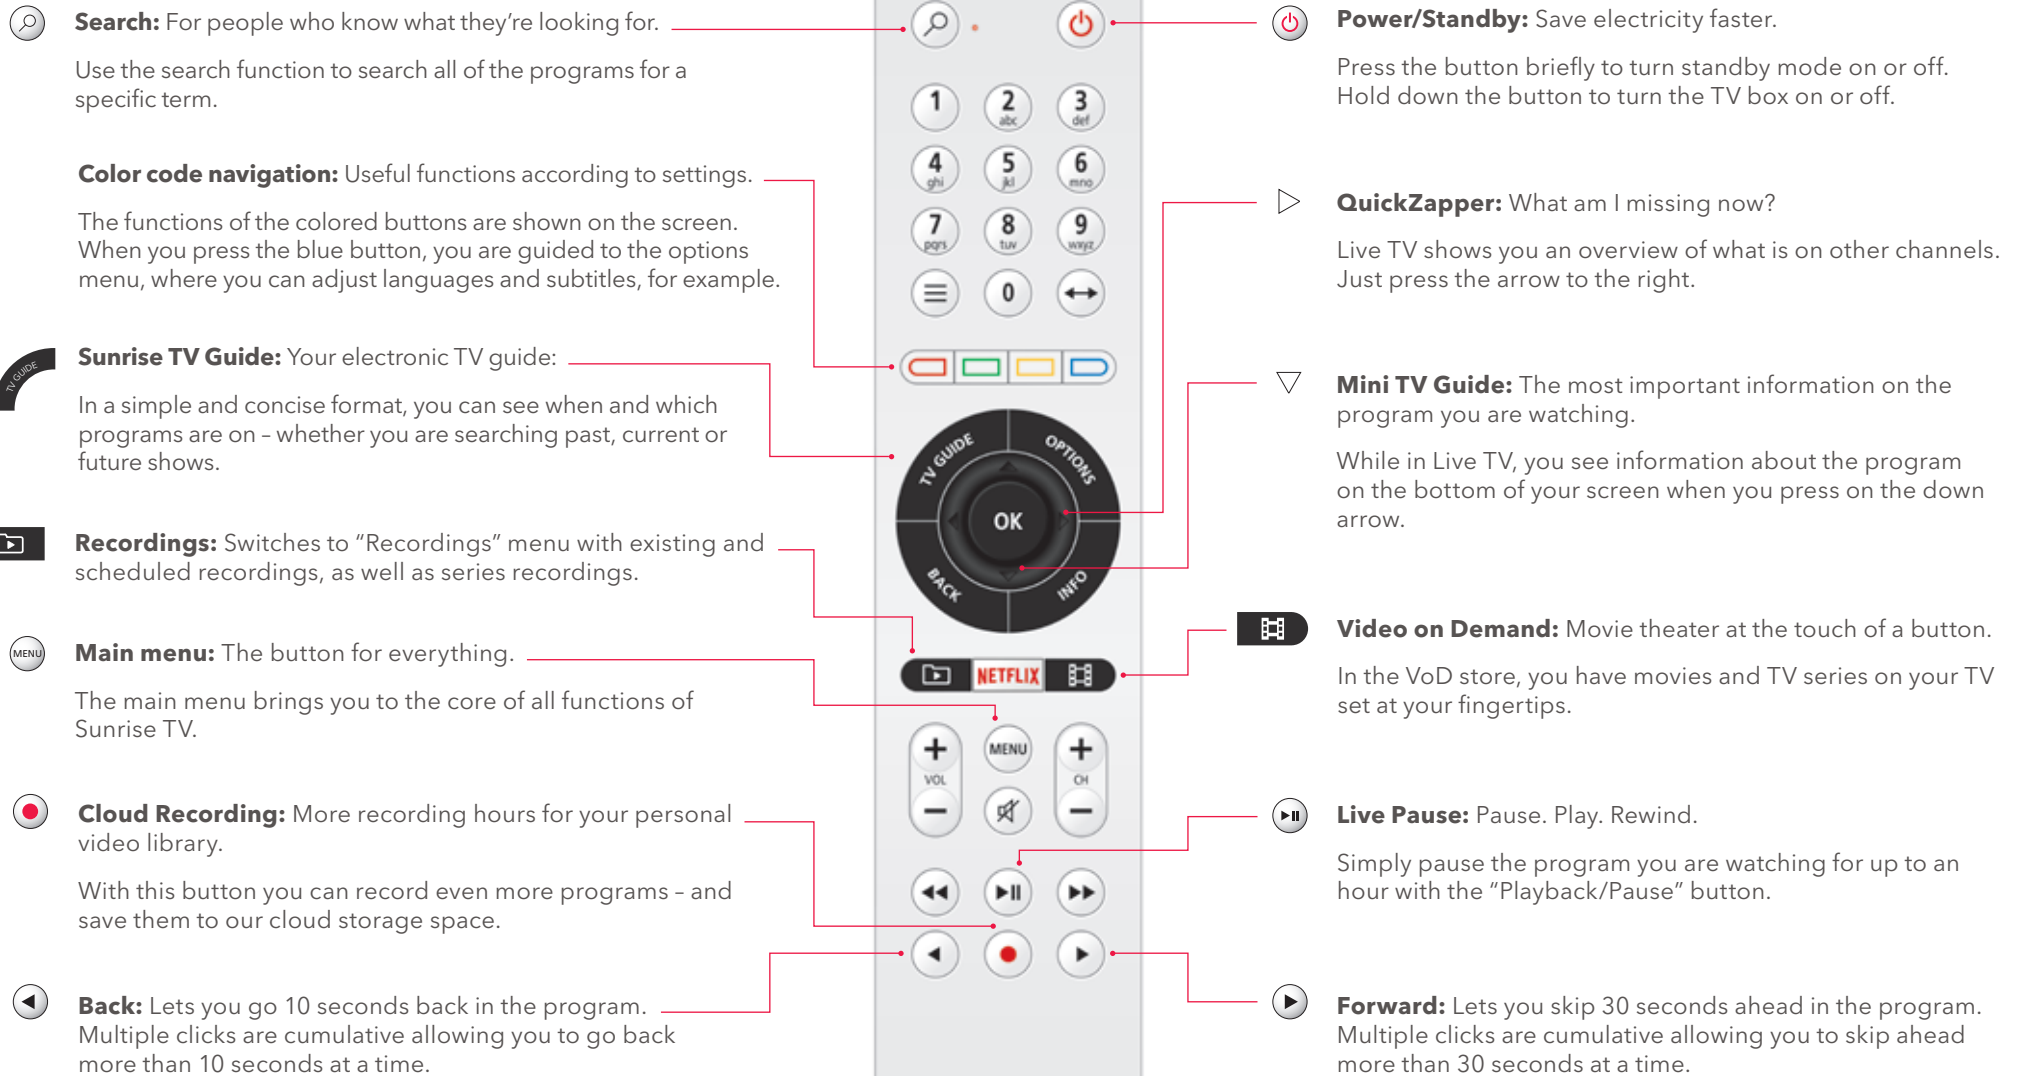

Sunrise Smart TV.

The most important functions at a glance.

Diagram might differ slightly from the device.

For more detailed information about your remote control and Sunrise Smart TV, see: sunrise.ch/en/tvsupport